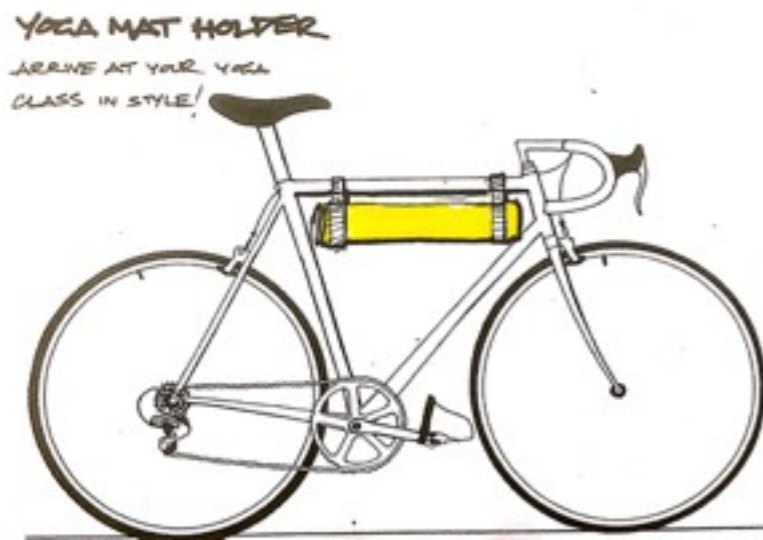

BICYCLE-MOUNTED BANANA SUSPENDER

A COLLABORATIVE MINI GROUP PROJECT BY JOHAN DA SILVEIRA,
JONAH ROSS-MARS, KATE HARTMAN, AND PURIN PHANICHPHANT
AUTODESK PIER 9 ARTIST IN RESIDENCY, 2016

PROCESS SHOWCASE

IDEATION

SKETCHES

SKETCHES

FRISBY HOLDER

NEVER LOSE
YOUR FRISBY
WHILE BIKING EVER
AGAIN.

ANT COLONY

CAT/PUPPY CARRIER

TAKE YOUR PETS
ON A BIKE RIDE!