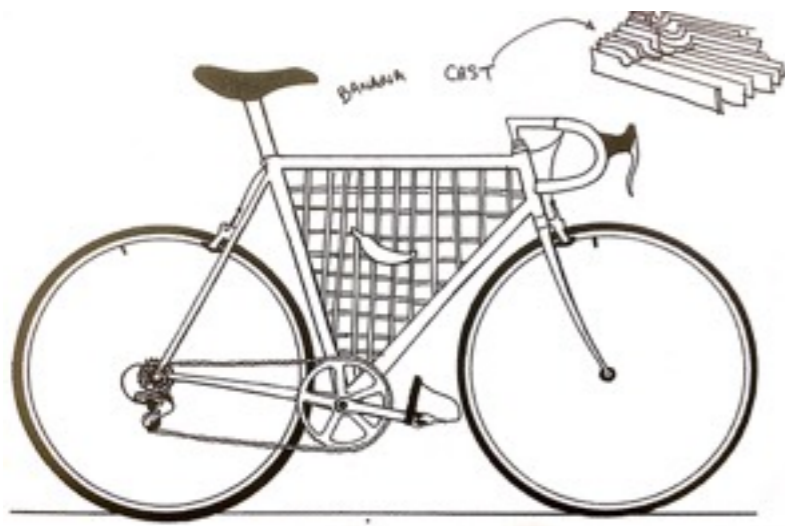

BICYCLE-MOUNTED BANANA SUSPENDER

A COLLABORATIVE MINI GROUP PROJECT BY JOHAN DA SILVEIRA,
JONAH ROSS-MARS, KATE HARTMAN, AND PURIN PHANICHPHANT
AUTODESK PIER 9 ARTIST IN RESIDENCY, 2016

PROCESS SHOWCASE

IDEATION

SKETCHES

SKETCHES

FRISBY HOLDER

NEVER LOSE
YOUR FRISBY
WHILE BIKING EVER
AGAIN.

ANT COLONY

CAT/PUPPY CARRIER

TAKE YOUR PETS
ON A BIKE RIDE!

RELIEF MAP

MOBILE STATIONERY KIT

BRING YOUR OFFICE
WITH YOU

PIXEL ART

SOUS-VIDE

GOING OUT WITH YOUR FISH

SKETCHES

INSPIRATION