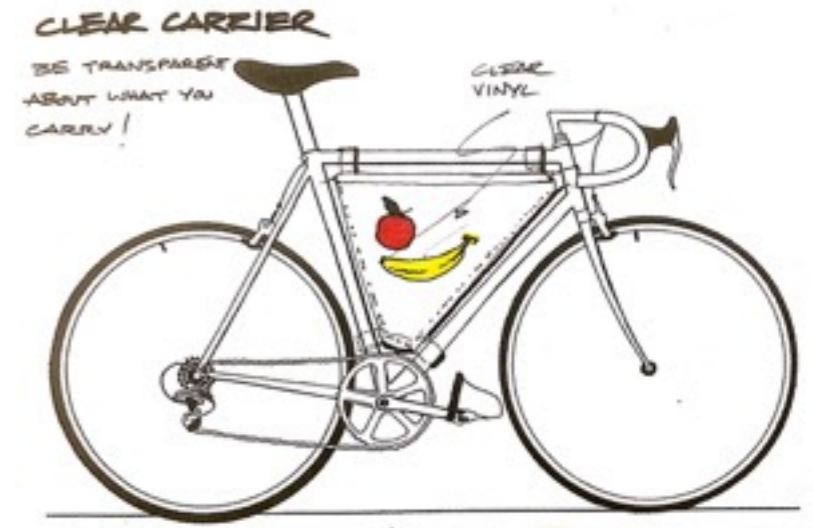

BICYCLE-MOUNTED BANANA SUSPENDER

A COLLABORATIVE MINI GROUP PROJECT BY JOHAN DA SILVEIRA,
JONAH ROSS-MARS, KATE HARTMAN, AND PURIN PHANICHPHANT
AUTODESK PIER 9 ARTIST IN RESIDENCY, 2016

PROCESS SHOWCASE

IDEATION

SKETCHES

SKETCHES

FRISBY HOLDER

NEVER LOSE
YOUR FRISBY
WHILE BIKING EVER
AGAIN.

ANT COLONY

CAT/PUPPY CARRIER

TAKE YOUR PETS
ON A BIKE RIDE!