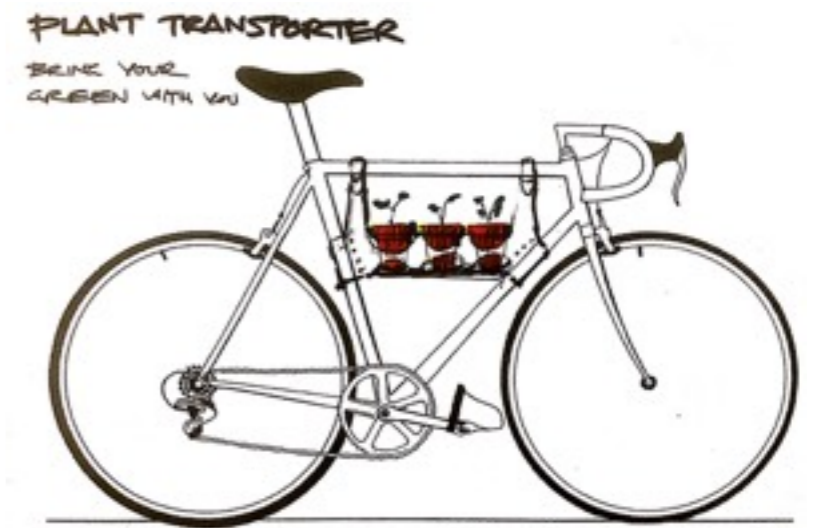

BICYCLE-MOUNTED BANANA SUSPENDER

A COLLABORATIVE MINI GROUP PROJECT BY JOHAN DA SILVEIRA,
JONAH ROSS-MARS, KATE HARTMAN, AND PURIN PHANICHPHANT
AUTODESK PIER 9 ARTIST IN RESIDENCY, 2016

PROCESS SHOWCASE

IDEATION

SKETCHES

SKETCHES

FRISBY HOLDER

NEVER LOSE
YOUR FRISBY
WHILE BIKING EVER
AGAIN.

ANT COLONY

CAT/PUPPY CARRIER

TAKE YOUR PETS
ON A BIKE RIDE!

RELIEF MAP

MOBILE STATIONERY KIT

BRING YOUR OFFICE
WITH YOU

PIXEL ART

SOUS-VIDE

GOING OUT WITH YOUR FISH

SKETCHES

INSPIRATION