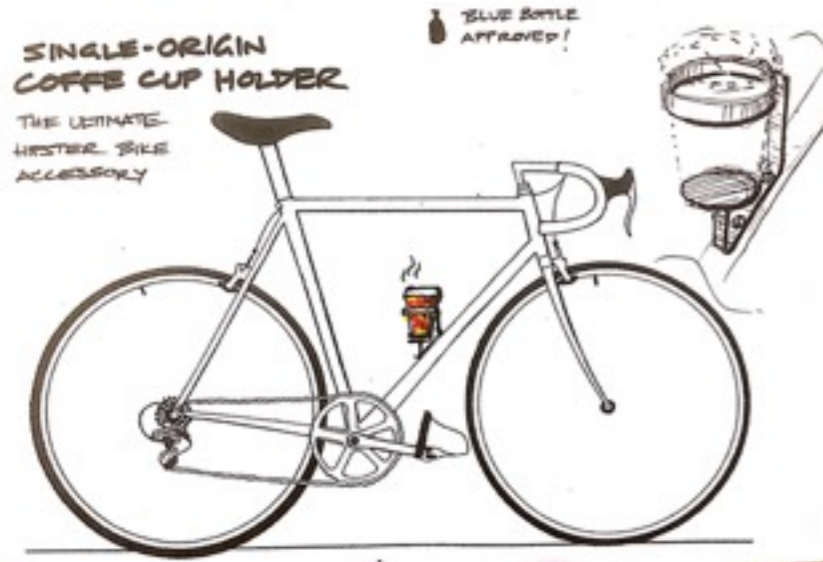

BICYCLE-MOUNTED BANANA SUSPENDER

A COLLABORATIVE MINI GROUP PROJECT BY JOHAN DA SILVEIRA,
JONAH ROSS-MARS, KATE HARTMAN, AND PURIN PHANICHPHANT
AUTODESK PIER 9 ARTIST IN RESIDENCY, 2016

PROCESS SHOWCASE

IDEATION

SKETCHES

SKETCHES

FRISBY HOLDER

NEVER LOSE
YOUR FRISBY
WHILE BIKING EVER
AGAIN.

ANT COLONY

CAT/PUPPY CARRIER

TAKE YOUR PETS
ON A BIKE RIDE!