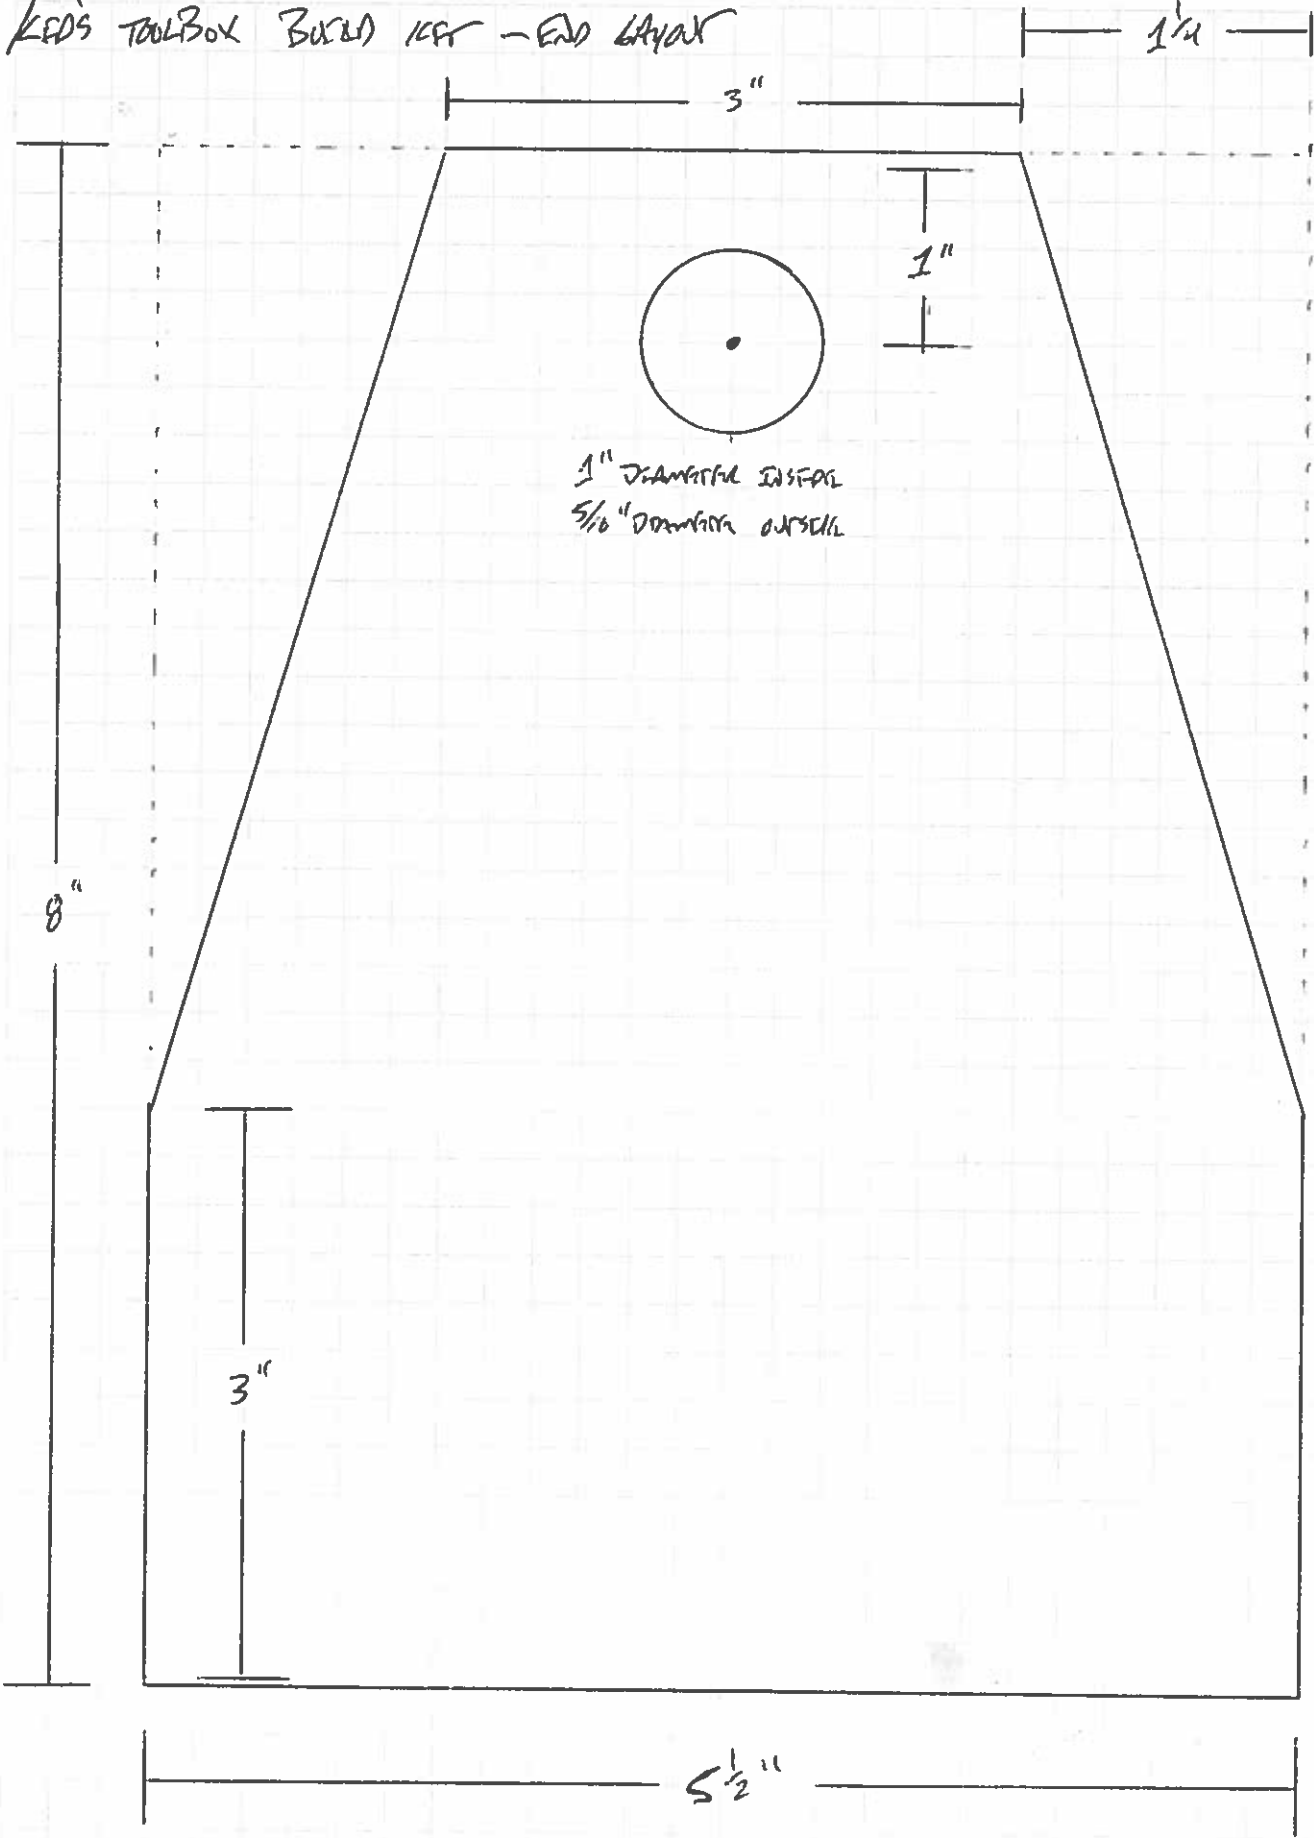

KED'S TOOLBOX BUILT LEFT - END LAYOUT

BALES 2016