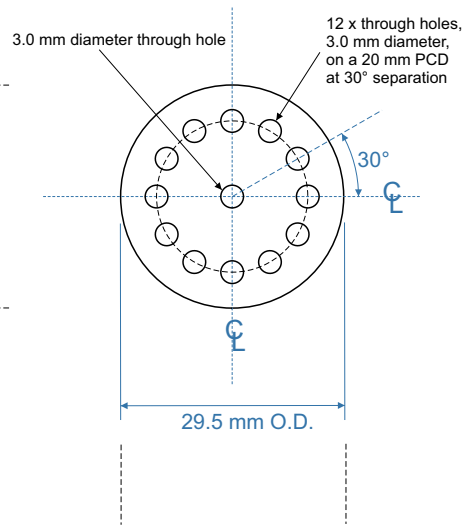

Azimuth LED Indicator - optional

SIDE VIEW

TOP VIEW

BOTTOM VIEW

Material: PVC rod painted black

Photos showing unpainted finished item