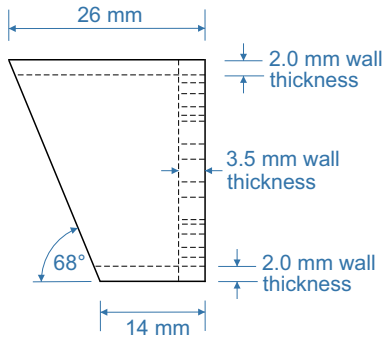

Azimuth LED Indicator - optional

SIDE VIEW

TOP VIEW

BOTTOM VIEW

Material: PVC rod painted black

Photos showing unpainted finished item