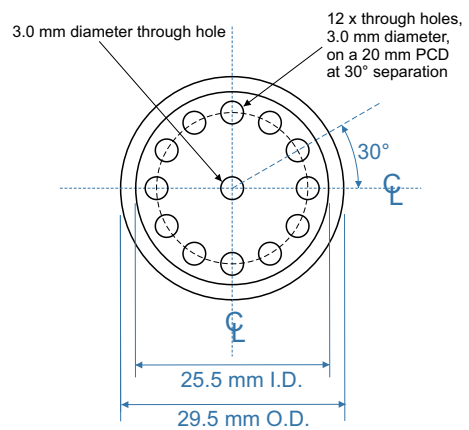

Azimuth LED Indicator - optional

SIDE VIEW

TOP VIEW

BOTTOM VIEW

Material: PVC rod painted black

Photos showing unpainted finished item