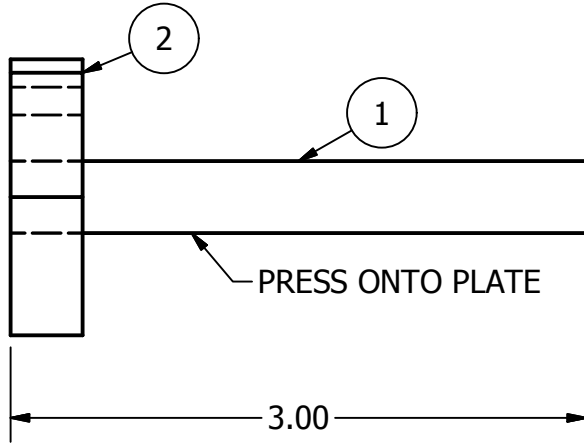

PARTS LIST			
ITEM	QTY	PART NUMBER	DESCRIPTION
1	1	Crank Shaft	MATERIAL: CRS, POLISHED
2	1	Crank	MATERIAL: CRS

DRAWN Rob	5/12/2017	TITLE		
CHECKED				
QA				
MFG				
APPROVED				
		SIZE A	DWG NO Assy - Crank	REV
		SCALE		SHEET 1 OF 1