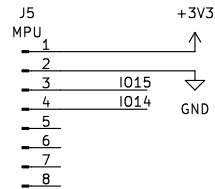

RP2040 MCU MODULE

POWER SUPPLY

MOTION NOISE SOURCE

INTERBOARD CONNECTION HEADERS

LIGHT NOISE SOURCE

THERMAL NOISE SOURCE

SHOT NOISE SOURCE