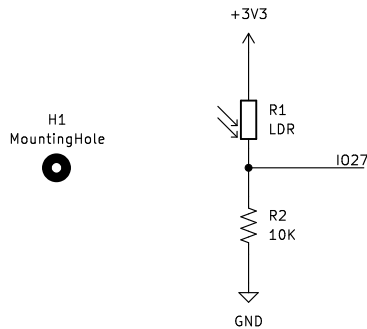

RP2040 MCU MODULE

POWER SUPPLY

MOTION NOISE SOURCE

INTERBOARD CONNECTION HEADERS

LIGHT NOISE SOURCE

THERMAL NOISE SOURCE

SHOT NOISE SOURCE