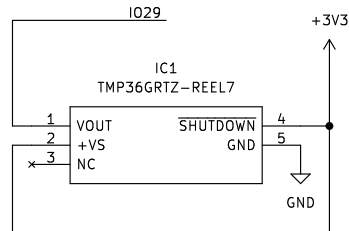

RP2040 MCU MODULE

POWER SUPPLY

MOTION NOISE SOURCE

INTERBOARD CONNECTION HEADERS

LIGHT NOISE SOURCE

THERMAL NOISE SOURCE

SHOT NOISE SOURCE