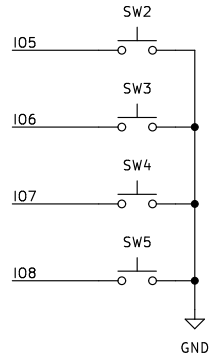

RP2040 MCU MODULE

POWER SUPPLY

MOTION NOISE SOURCE

INTERBOARD CONNECTION HEADERS

LIGHT NOISE SOURCE

THERMAL NOISE SOURCE

SHOT NOISE SOURCE