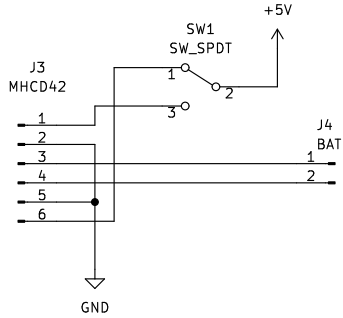

RP2040 MCU MODULE

POWER SUPPLY

MOTION NOISE SOURCE

INTERBOARD CONNECTION HEADERS

LIGHT NOISE SOURCE

THERMAL NOISE SOURCE

SHOT NOISE SOURCE