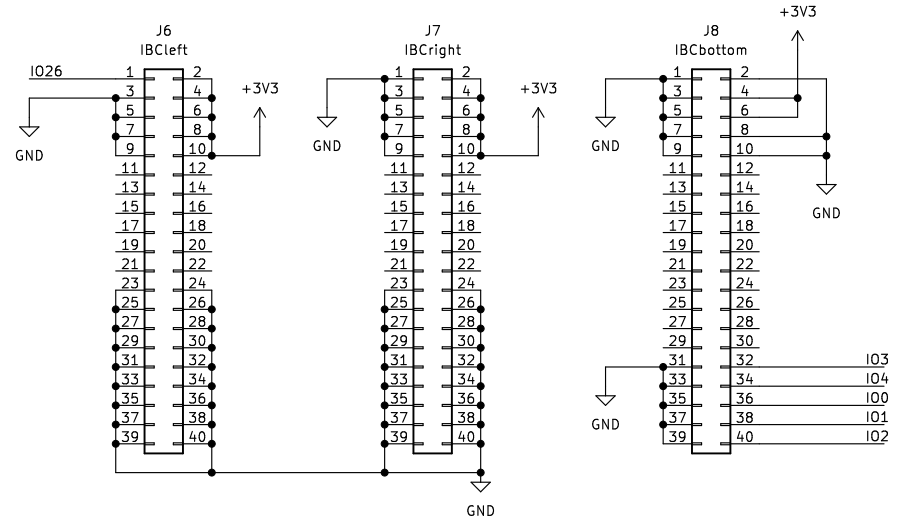

RP2040 MCU MODULE

POWER SUPPLY

MOTION NOISE SOURCE

INTERBOARD CONNECTION HEADERS

LIGHT NOISE SOURCE

THERMAL NOISE SOURCE

SHOT NOISE SOURCE