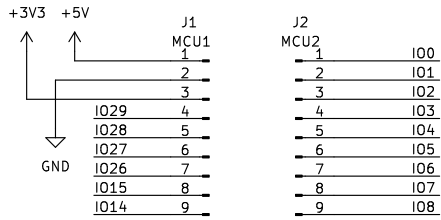

RP2040 MCU MODULE

POWER SUPPLY

MOTION NOISE SOURCE

INTERBOARD CONNECTION HEADERS

LIGHT NOISE SOURCE

THERMAL NOISE SOURCE

SHOT NOISE SOURCE