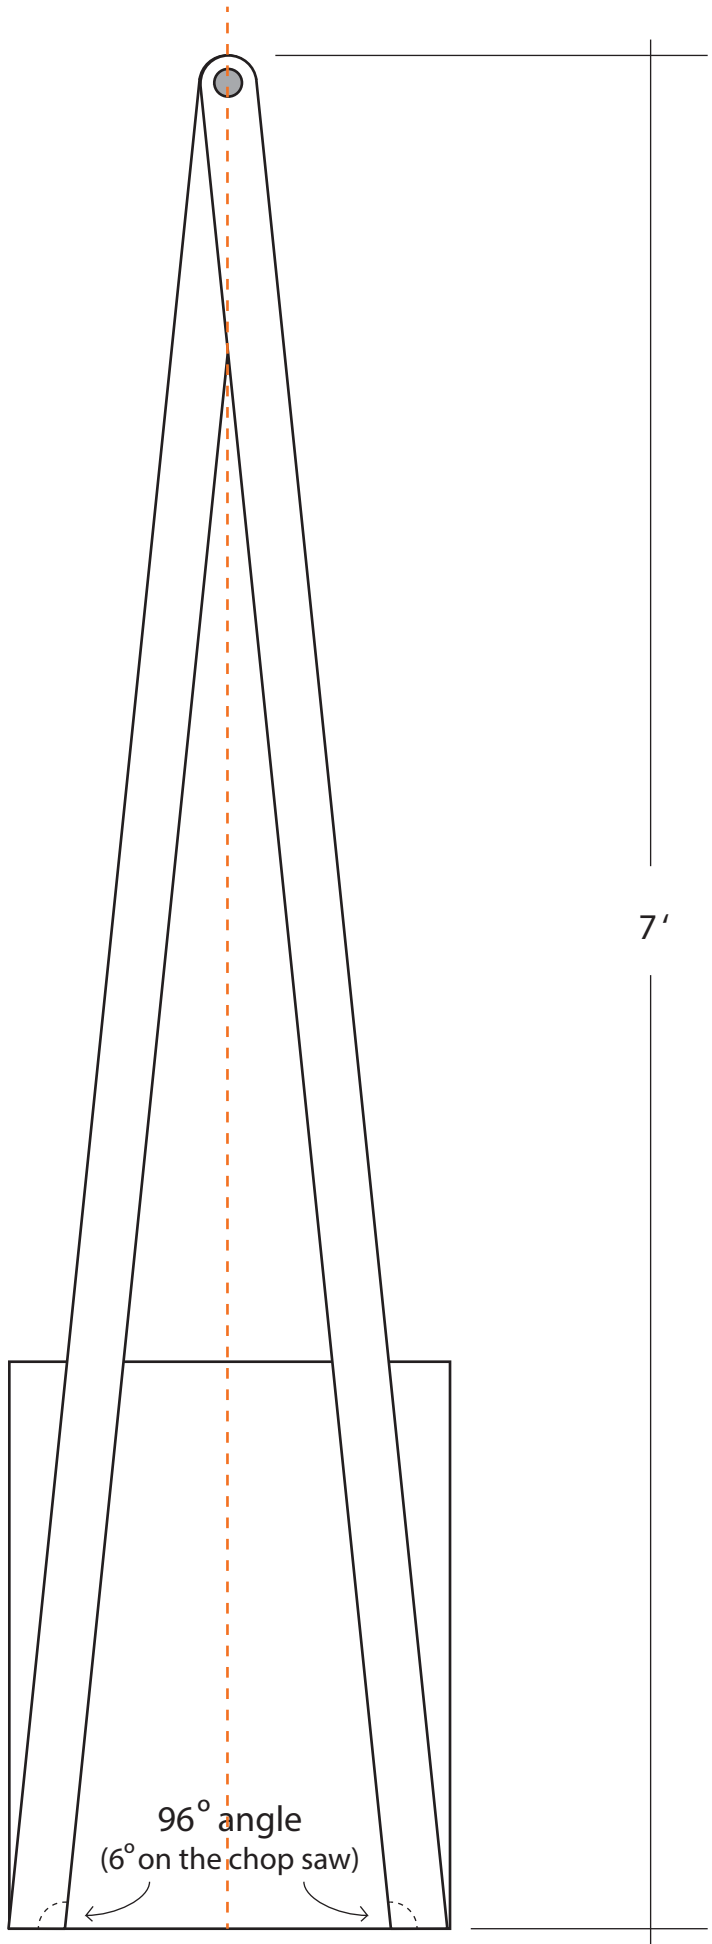

IKEA
Stuva combo storage unit
w/ 2 drawers, 1 shelf

96° angle
(6° on the chop saw)

side view