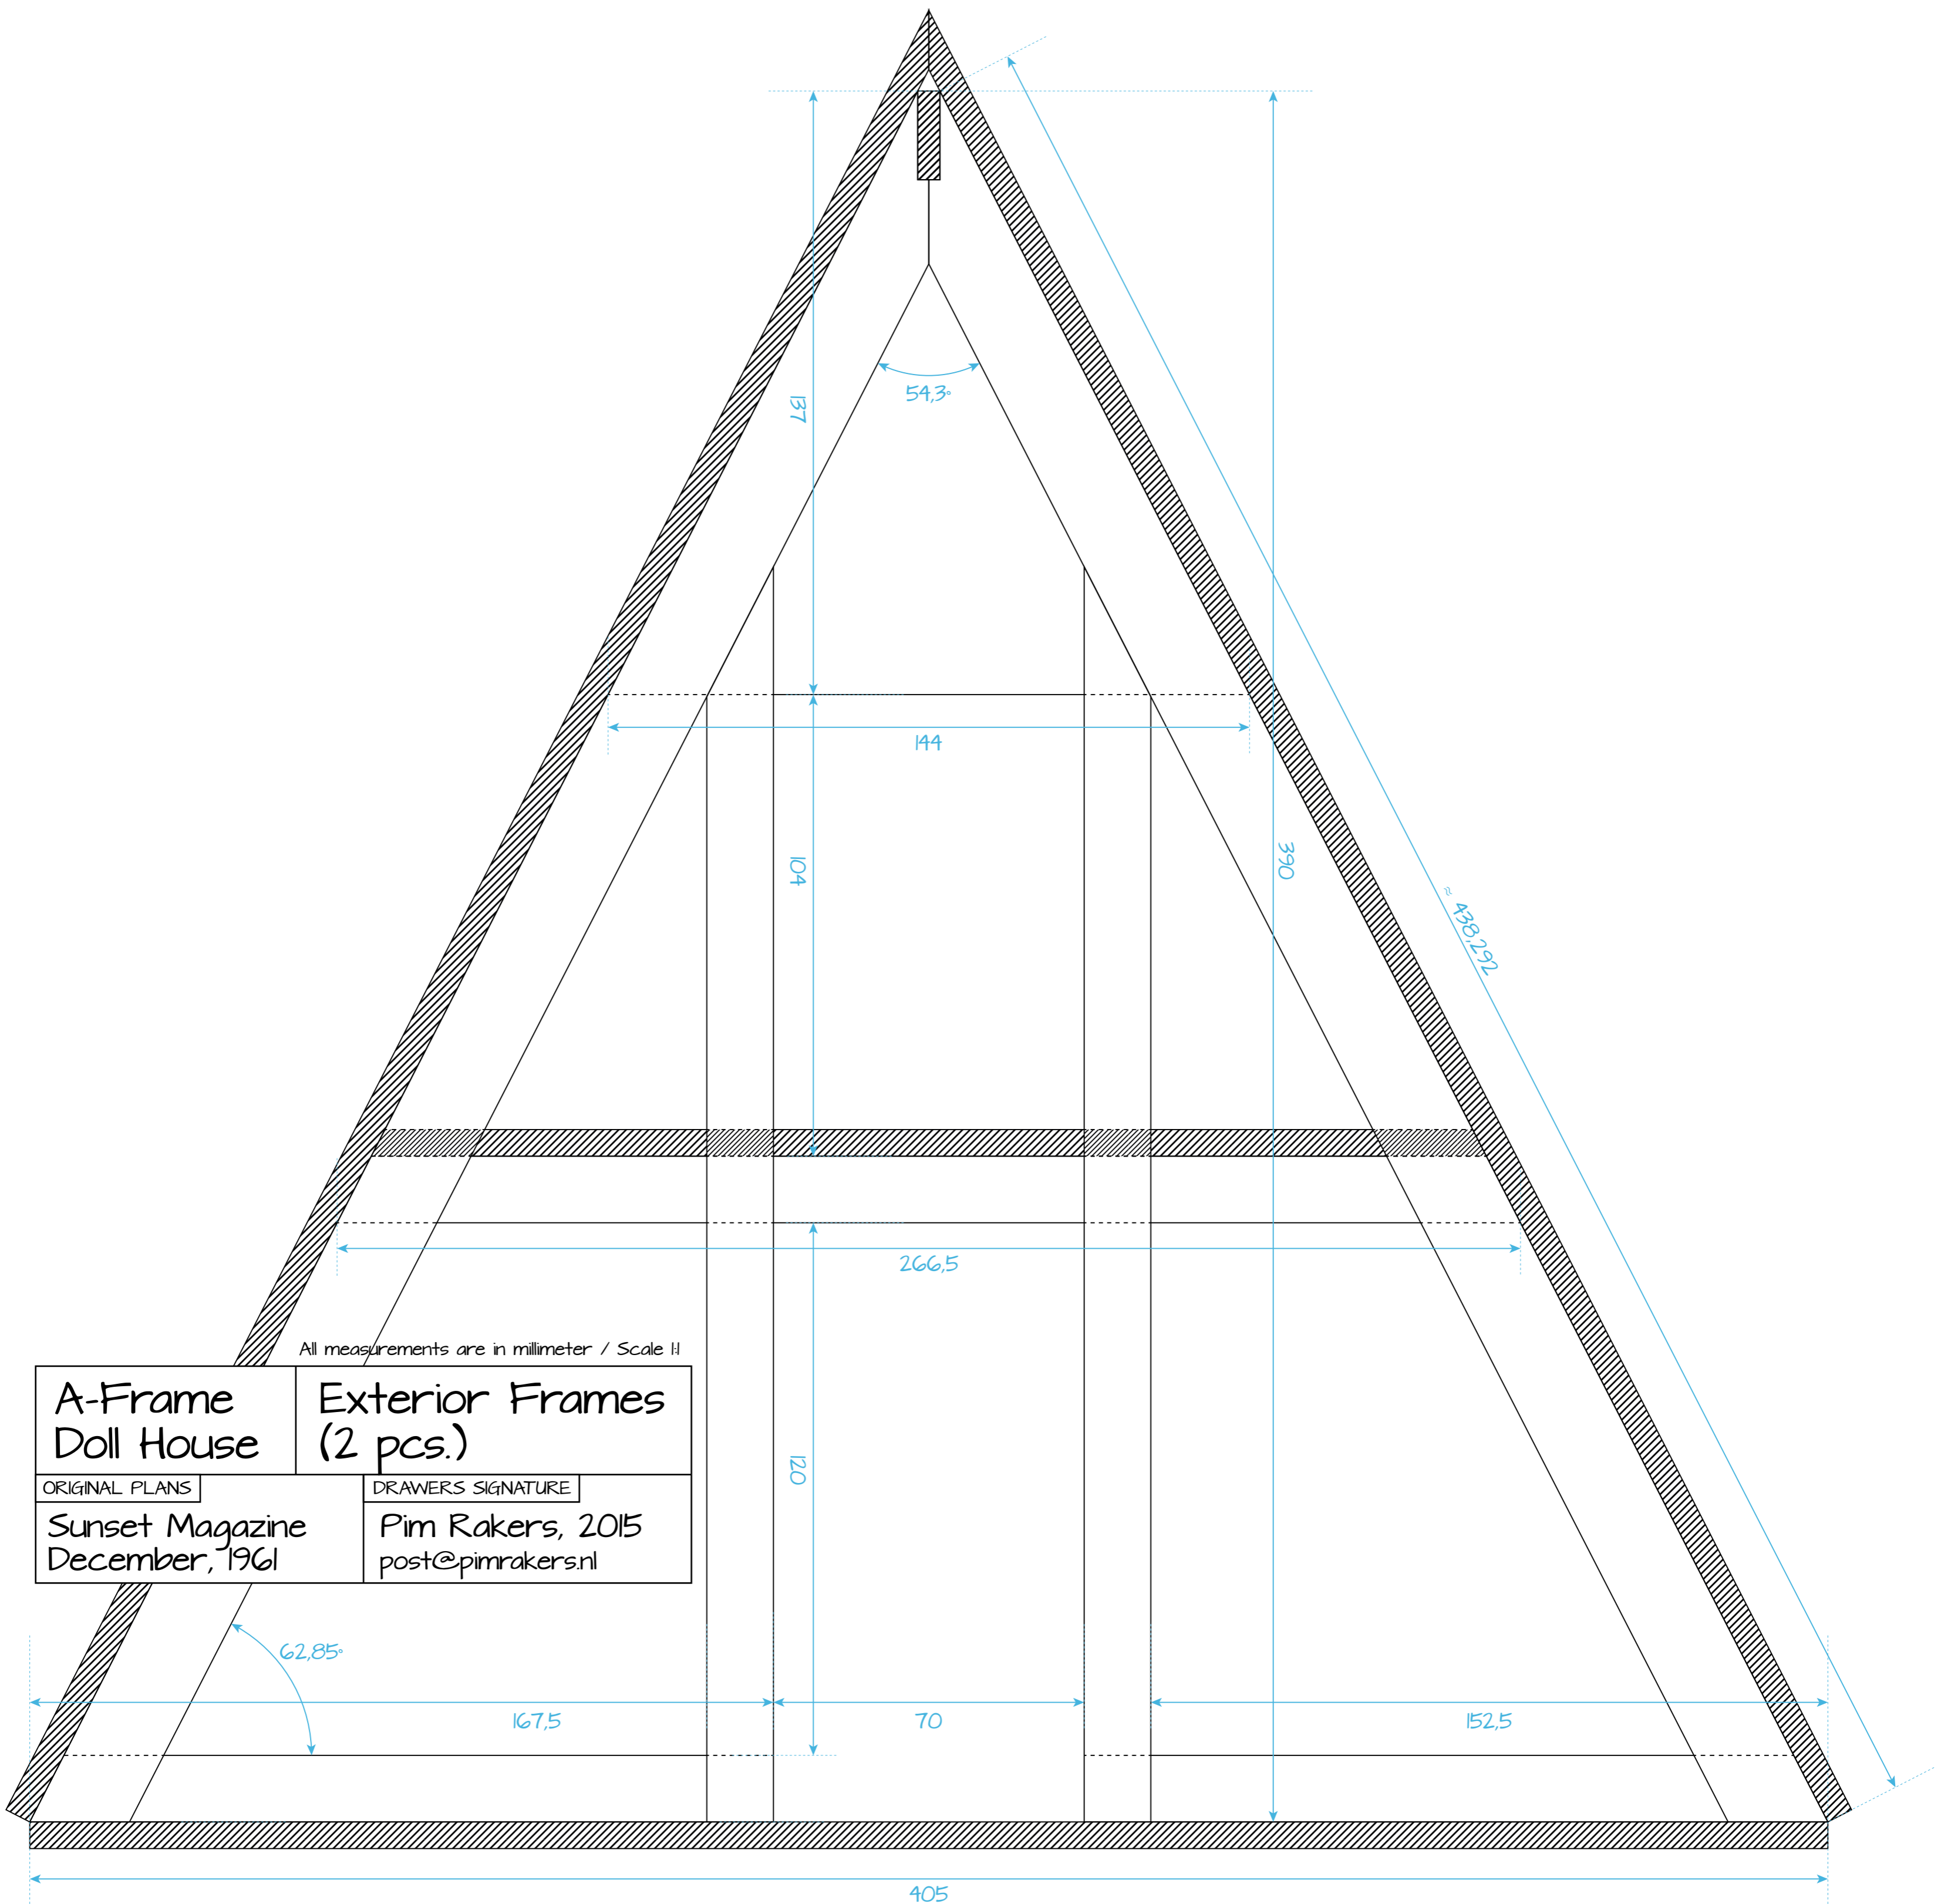

All measurements are in millimeter / Scale 1:1

<p>A-Frame Doll House</p>	<p>Interior Frame (1 pc.)</p>
<p>ORIGINAL PLANS Sunset Magazine December, 1961</p>	<p>DRAWERS SIGNATURE Pim Rakers, 2015 post@pimrakers.nl</p>

A-Frame Doll House		Exterior Frames (2 pcs.)	
ORIGINAL PLANS		DRAWERS SIGNATURE	
Sunset Magazine December, 1961		Pim Rakers, 2015 post@pimrakers.nl	