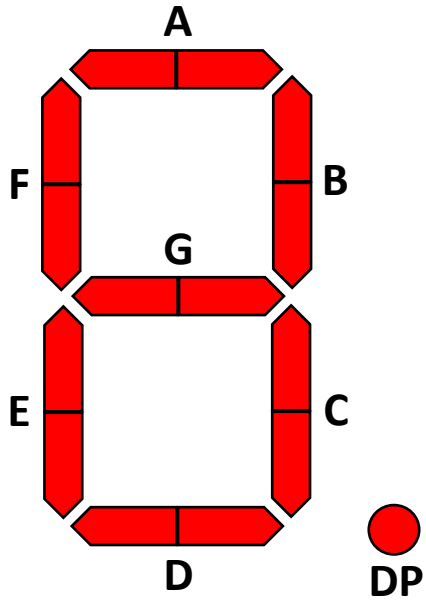

7-Segment

Die Face

Binary Values Corresponding to Die Face

| | DIE FACE: | DP | A | B | C | D | E | F | G |
|--|-----------|----|---|---|---|---|---|---|---|
| | 1 | 0 | 0 | 0 | 0 | 0 | 0 | 0 | 1 |
| | 2 | 0 | 0 | 0 | 1 | 0 | 0 | 1 | 0 |
| | 3 | 0 | 0 | 0 | 1 | 0 | 0 | 1 | 1 |
| | 4 | 0 | 1 | 0 | 1 | 1 | 0 | 1 | 0 |
| | 5 | 0 | 1 | 0 | 1 | 1 | 0 | 1 | 1 |
| | 6 | 0 | 1 | 1 | 1 | 1 | 1 | 1 | 0 |