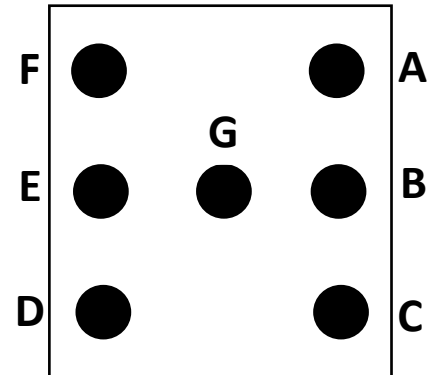

7-Segment

Die Face

Binary Values Corresponding to Die Face

| | DIE FACE: | DP | A | B | C | D | E | F | G |
|--|-----------|----|---|---|---|---|---|---|---|
| | 1 | 0 | 0 | 0 | 0 | 0 | 0 | 0 | 1 |
| | 2 | 0 | 0 | 0 | 1 | 0 | 0 | 1 | 0 |
| | 3 | 0 | 0 | 0 | 1 | 0 | 0 | 1 | 1 |
| | 4 | 0 | 1 | 0 | 1 | 1 | 0 | 1 | 0 |
| | 5 | 0 | 1 | 0 | 1 | 1 | 0 | 1 | 1 |
| | 6 | 0 | 1 | 1 | 1 | 1 | 1 | 1 | 0 |