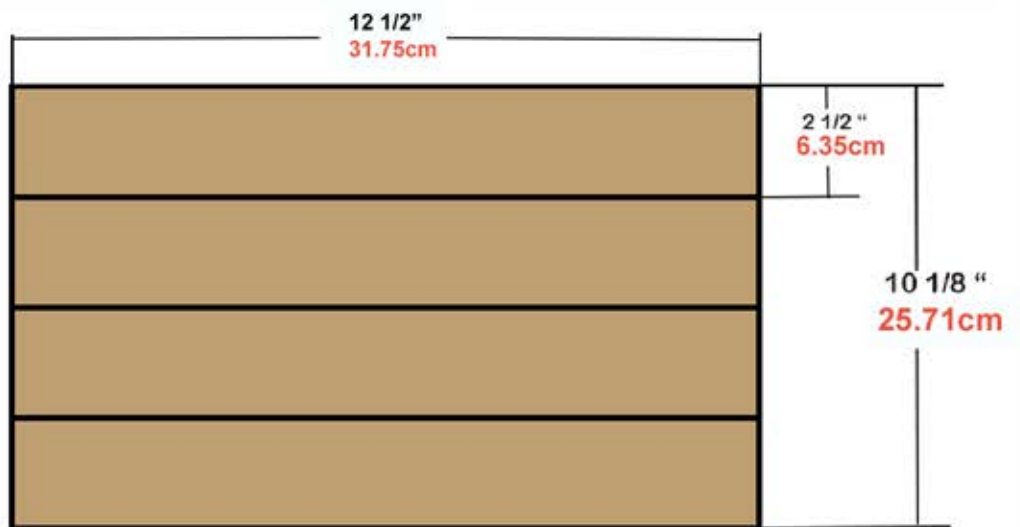

Packable Bucket Table

By Bobpiggy

A portable, packable bucket table for kayaking, camping or anytime

- Materials:** 4 - 12 1/2" x 2 1/2" x 1/4" Hardwood Board
(31.75cm X 6.35cm X .635cm)
2 - 10 1/8" x 2 1/2" x 1/4" Hardwood Board
(25.71cm X 6.35cm X .635cm)
4 - 2" x 3/4" x 5/8" Hardwood Block
(5.08cm X 1.90cm X 1.58cm)
2 - 10 1/8" 1/2-in Aluminum Weldable Trim Channel
(25.71cm X 1.27cm) (Hillman Model #11380)
Wood Glue

(Top view is shown without aluminum side rail)

Aluminum Channel

Table top and lower Rim Bracket

These are adjusted to the bucket and placement may vary

Aluminum holds wood together using clamping pressure.