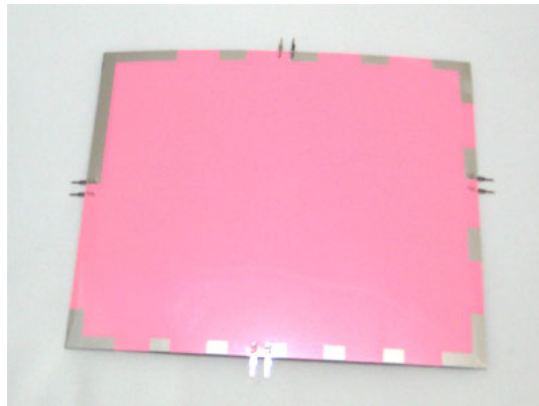

5" x 6" EL Panel Sheet Backlight DIY

EL panel, back light, paper thin. **White**. **DC12v**. Size: 5" x 6".

Inverter comes with the package.

Cool to touch. Low power consumption.

Cut to any size you need.