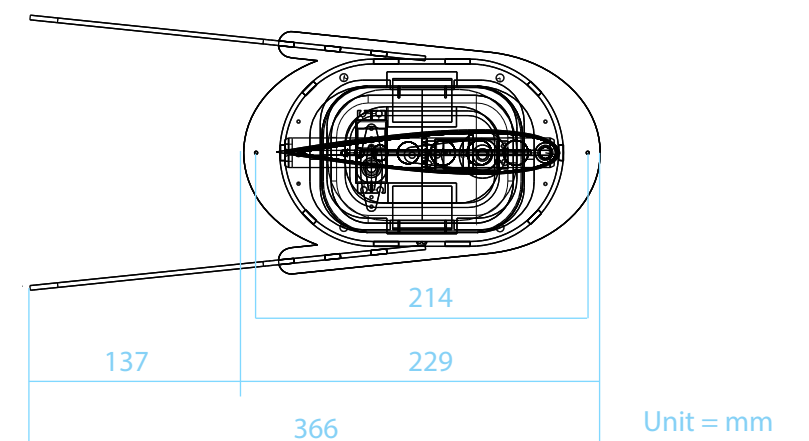

Protei Mini-RC "Sputnik"

Unit = mm