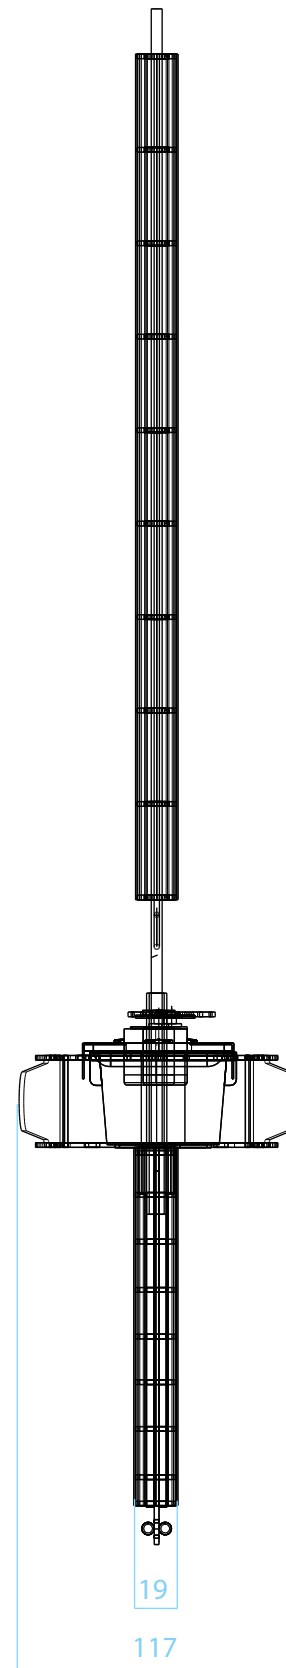

Protei Mini-RC "Sputnik"

Unit = mm