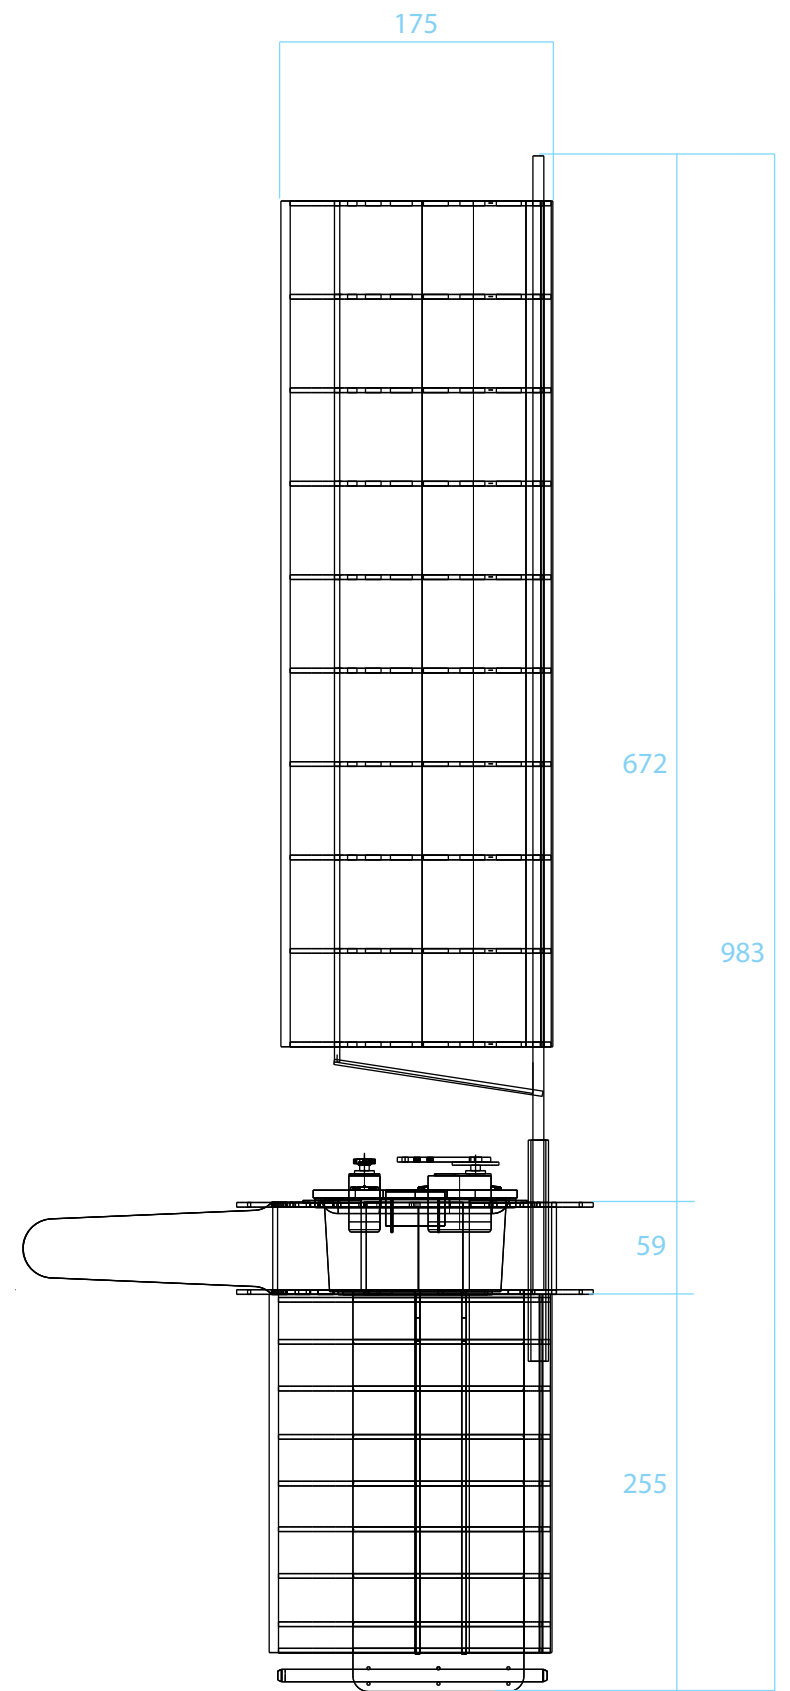

Protei Mini-RC "Sputnik"

Unit = mm