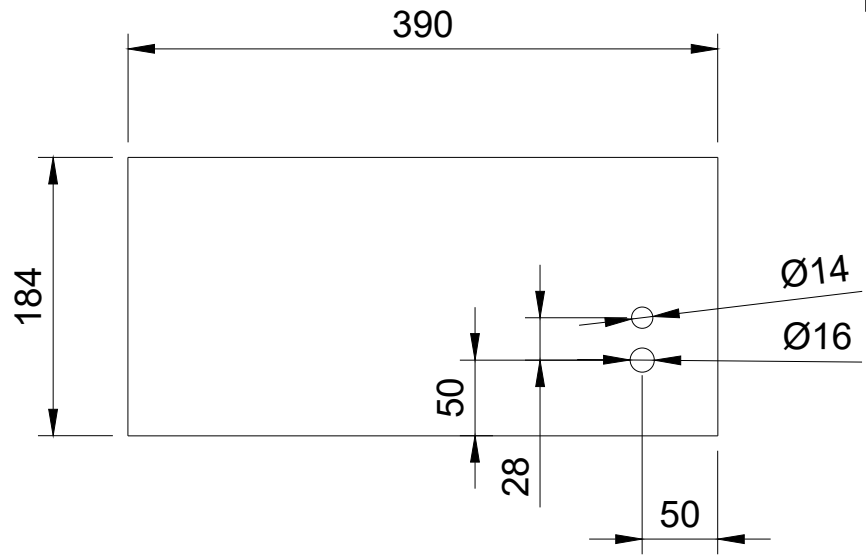

Dept.	Technical reference	Created by Manuel Maeder 13.10.2020	Approved by	
		Document type	Document status	
		Title user_panel user_panel	DWG No.	
		Rev.	Date of issue	Sheet 2/2