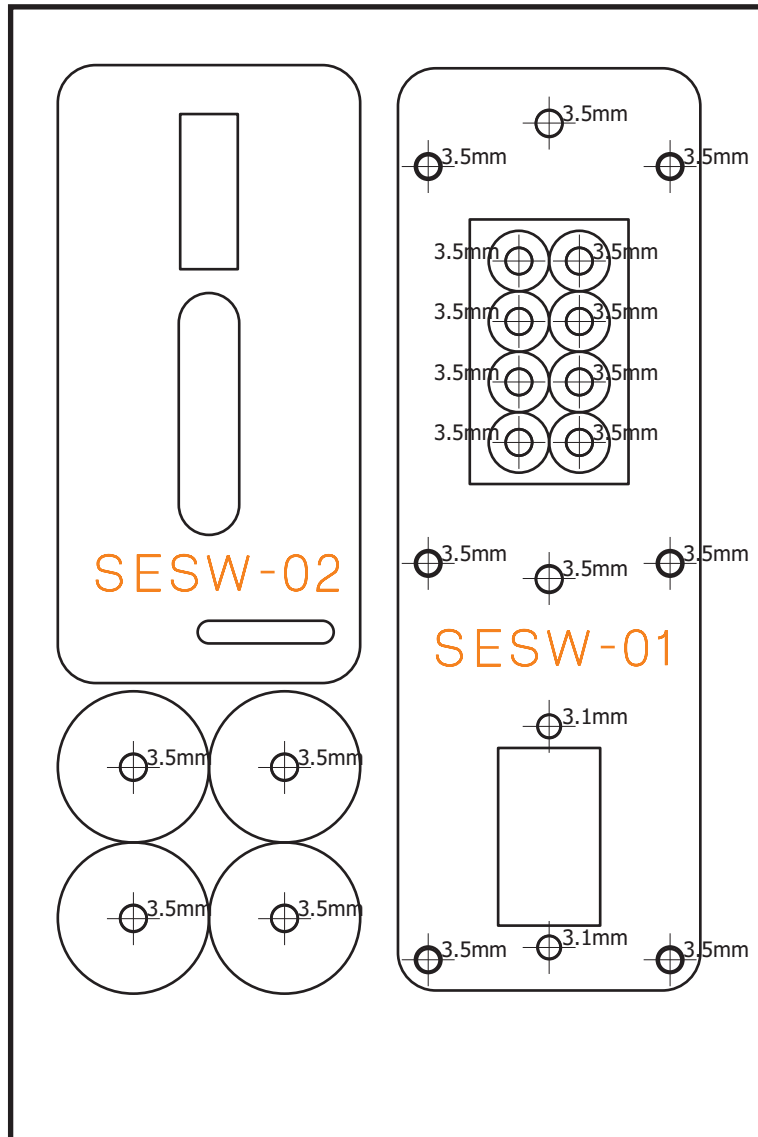

**Servo Switch (SESW)
ScrollSaw Pattern
Page (1 of 1)**

**Acrylic Sheet Size
100mm x 150 mm**

(it is important to not scale this image while printing)
(if it is un-scaled the ruler printed should measure as marked)