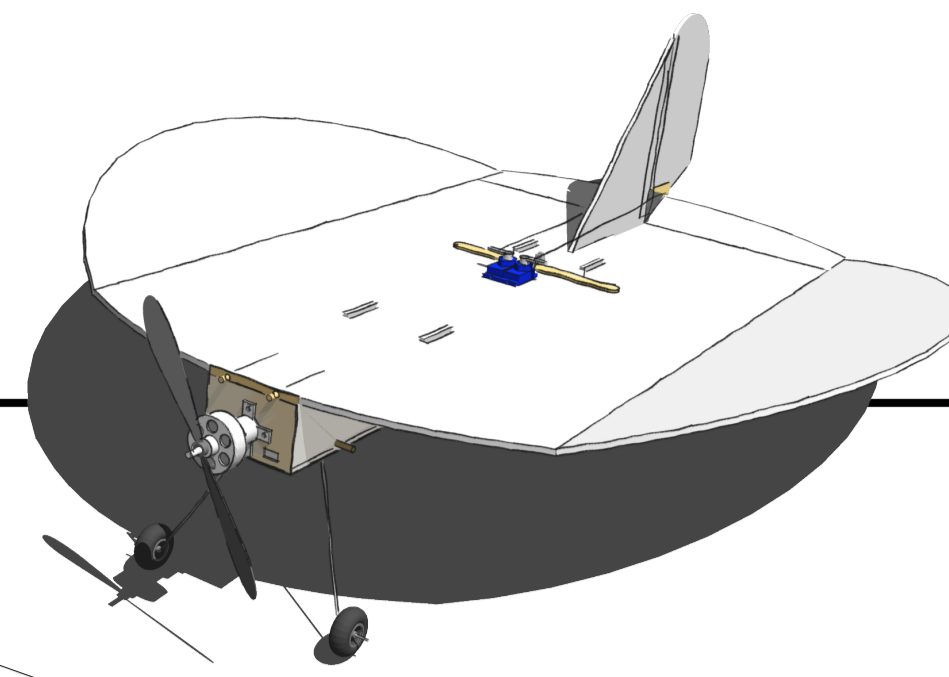

# FT Nutball

19 <sup>1</sup>/<sub>3</sub> Inches  
(490mm)

Recommended electronics:  
 24gram 1300kv w/ 8047 slow fly prop  
 10-18 amp ESC  
 500mah 20C 2-3 cell LiPo Battery  
 (2) 9gram servos

Throws:  
 19 degrees deflection  
 (up, down, left, right.)

Weight Without Battery  
 7.5 oz / 212 grams  
 Prop:  
 8 X 4.7 Slow Fly

Firewall  
 2" X 1 <sup>3</sup>/<sub>4</sub>" Inch  
 (50mm X 45mm)  
 1/<sub>16</sub>" Inch thick  
 (1.5mm)  
 Hobby Plywood

www.flitetest.com